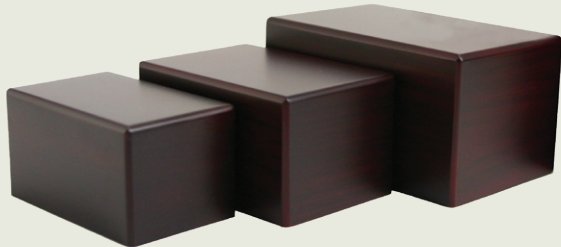

Economy Series

Birch Photo Box
Small (25 ci) - RUCMPBS
Medium (40 ci) - RUCMPBM
Large (85 ci) - RUCMPBL
Sm: 5.0" H x 3.4" W x 3.6" D (25 ci)
Med: 5.8" H x 4.0" W x 4.3" D (40 ci)
Lar: 6.5" H x 4.8" W x 4.9" D (85 ci)

Cherry Photo Box
Small (25 ci) - RUCMPCS
Medium (40 ci) - RUCMPCM
Large (85 ci) - RUCMPCL
Sm: 5.0" H x 3.4" W x 3.6" D (25 ci)
Med: 5.8" H x 4.0" W x 4.3" D (40 ci)
Lar: 6.5" H x 4.8" W x 4.9" D (85 ci)

Basic Bamboo
Small (25 ci): RUCBBS
Medium (45 ci): RUCBBM
Large (85 ci): RUCBBL
Sm: 3.2" H x 5.7" W x 3.5" D (25 ci)
Med: 3.5" H x 6.3" W x 4.3" D (40 ci)
Lar: 4.3" H x 7.7" W x 5.5" D (85 ci)

MDF Cherry Box
Small (25 ci): MDFCS
Medium (45 ci): MDFCM
Large (85 ci): MDFCL
Sm: 2.5" H x 5.5" W x 3.0" D (25 ci)
Med: 3.5" H x 6.5" W x 4.0" D (40 ci)
Lar: 4.0" H x 7.5" W x 5.0" D (85 ci)

MDF Birch Box
Small (25 ci): MDFBS
Medium (45 ci): MDFBM
Large (85 ci): MDFBL
Sm: 2.5" H x 5.5" W x 3.0" D (25 ci)
Med: 3.5" H x 6.5" W x 4.0" D (40 ci)
Lar: 4.0" H x 7.5" W x 5.0" D (85 ci)

Tribute

Tribute LCD Urn
(complete with one frame)
#3521 - (200 ci)
11.75" W x 7.5" D x 6.25" H

Tribute LCD
(Frame Only)
3521F

Tribute Keepsake
(1 ci): 3521K
3 1/8" W x 3 1/8" D x 2 5/8" H

Cherry Pet Urn
CH08

4.75" H x 4" W x 4" D (30 ci)